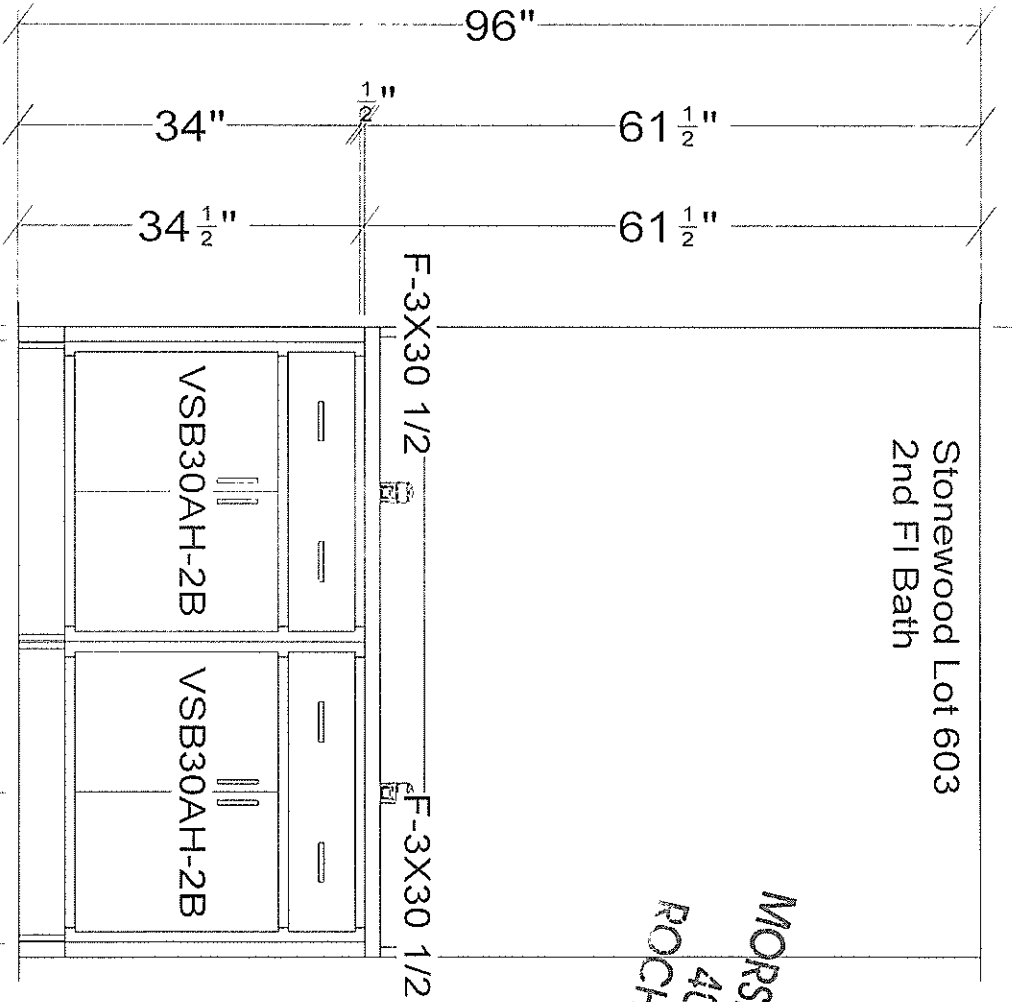

63"

Stonewood Lot 603
2nd Fl Bath

MORSE SASH & DOOR CO
40 JARLEY ROAD
ROCHESTER, NY 14623

All dimensions -size designations given are subject to verification on job site and adjustment to fit job conditions.