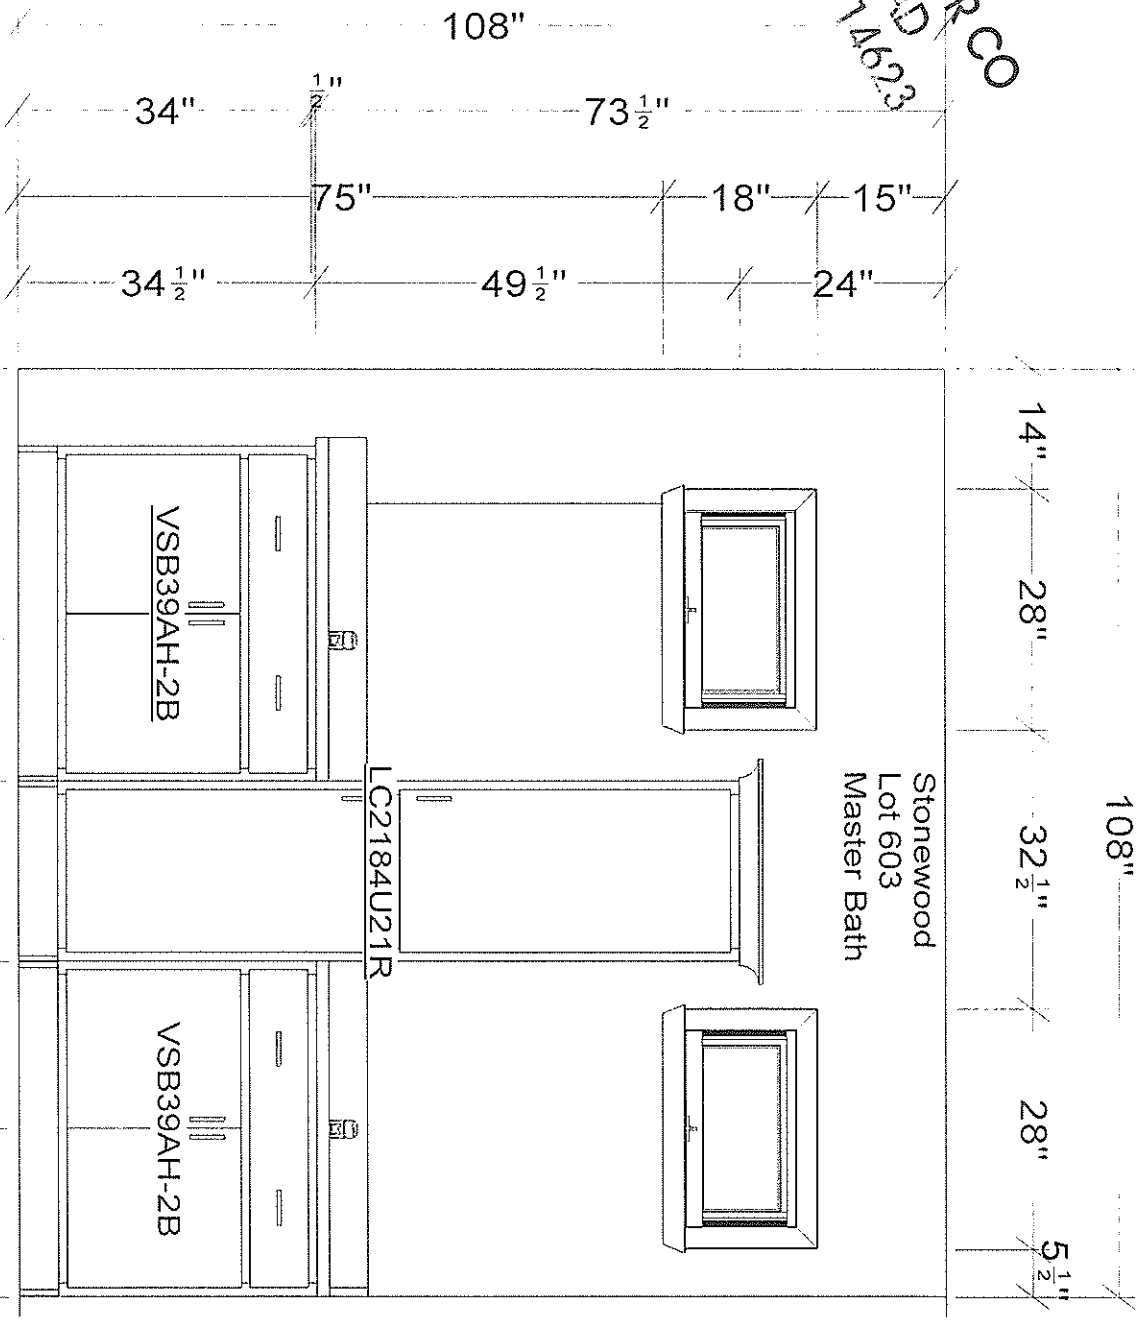

MORSE SASH & DOOR CO  
 40 JARLEY ROAD  
 ROCHESTER, NY 14623

Stonewood  
 Lot 603  
 Master Bath

All dimensions size designations given are subject to verification on job site and adjustment to fit job conditions.

2 20

This is an original design and must not be released or copied unless applicable fee has been paid or job order placed.

Designed: 6/8/2018  
 Printed: 4/12/2019

Stonewood Lot 603 Vanity

EI 1

Drawing #: 1 No Scale.