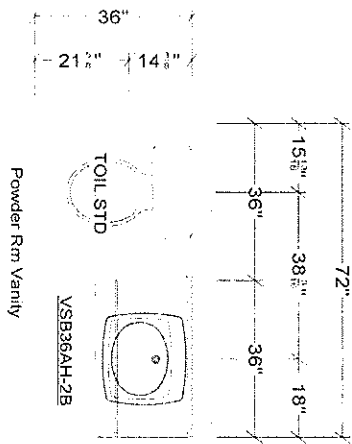

MORSE SASH & DOOR CO  
 40 JARLEY ROAD  
 ROCHESTER, NY 14623

All dimensions, size designations given are subject to verification on job site and adjustment to fit job conditions.

220

This is an original design and must not be released or copied unless applicable fee has been paid or job order placed.