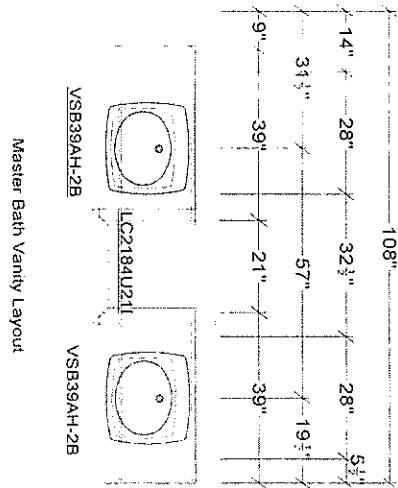

MORSE SASH & DOOR CO  
 40 JARLEY ROAD  
 ROCHESTER, NY 14623

All dimensions, size designations given are subject to verification on job site and adjustment to fit job conditions.

220

This is an original design and must not be released or copied unless applicable fee has been paid or job order placed.