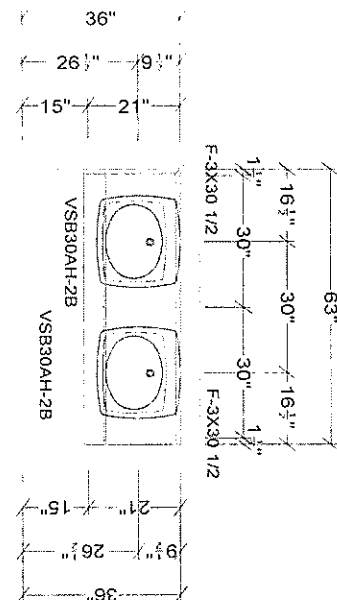

MORSE SASH & DOOR CO  
 40 JARLEY ROAD  
 ROCHESTER, NY 14623

All dimensions, size designations given are subject to verification on job site and adjustment to fit job conditions.

220

This is an original design and must not be released or copied unless applicable fee has been paid or job order placed.