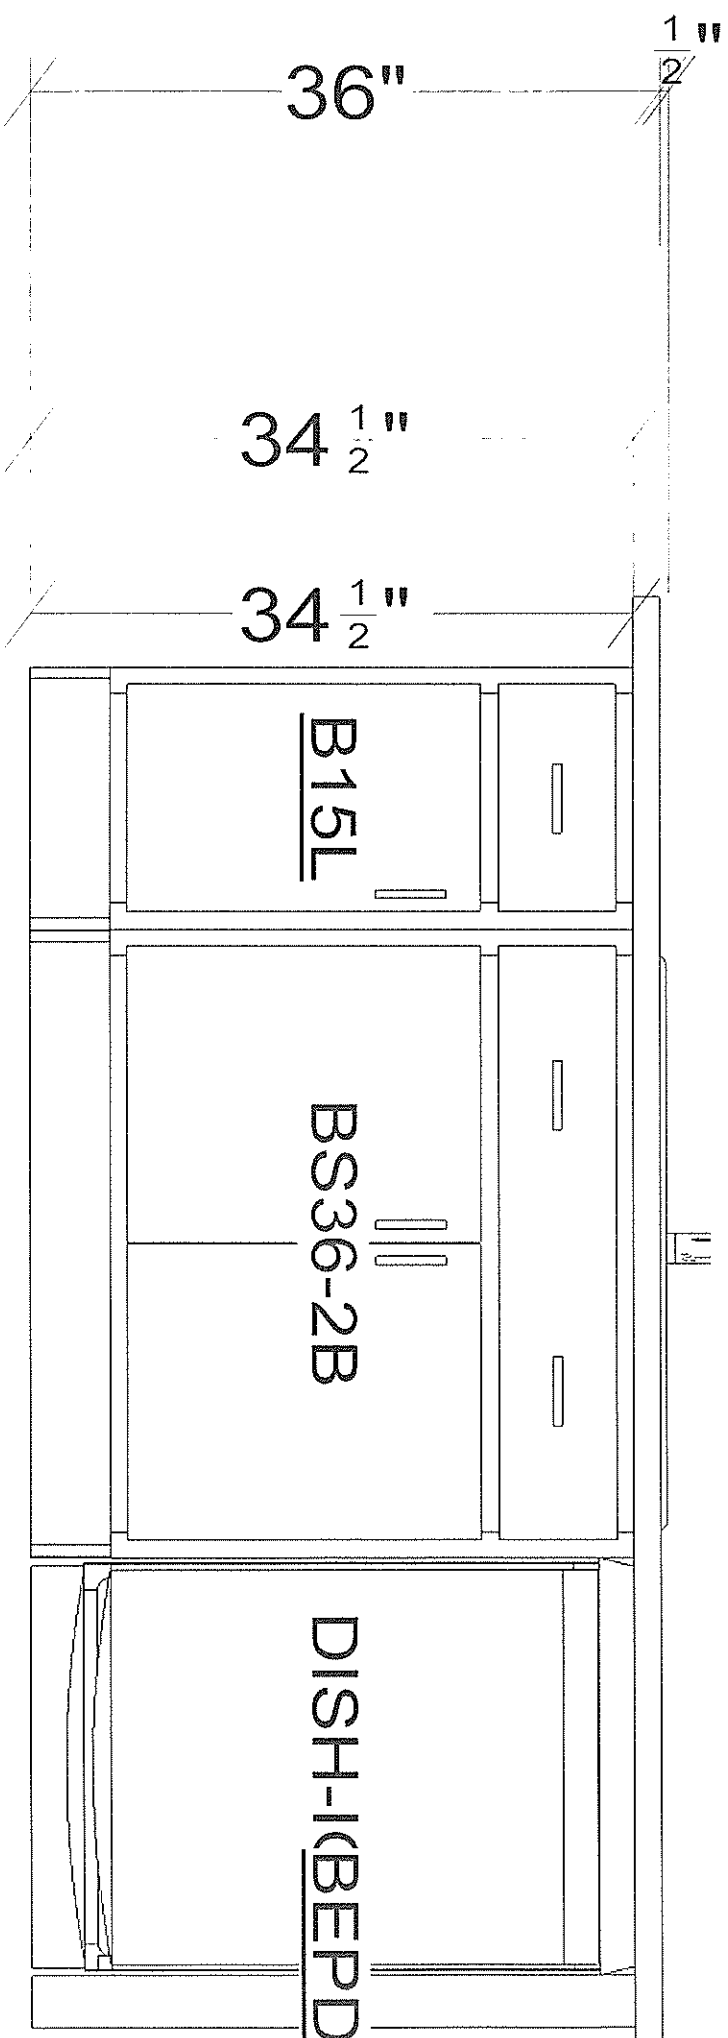

MORSE SASH & DOOR CO
 40 JARLEY ROAD
 ROCHESTER, NY 14623

All dimensions - size designations given are subject to verification on job site and adjustment to fit job conditions.

2020

This is an original design and must not be released or copied unless applicable fee has been paid or job order placed.

Designed: 10/4/2018
 Printed: 4/12/2019

Stonewood Lot 603 Kit - BB Drawing

E1 3

Drawing #: 1 No Scale.