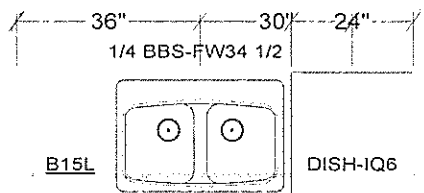

MORSE SASH & DOOR CO
 40 JARLEY ROAD
 ROCHESTER, NY 14623

STONEWOOD LOT 603 KITCHEN

Out Side Corner Molding
 On Each End of Back Panel

BEPDS-3

Micro Cabinet Out 3/4"
 To Break Up Need For Crown
 Field Joint

All dimensions, size designations
 given are subject to verification on
 job site and adjustment to fit job
 conditions.

2020

This is an original design and must
 not be released or copied unless
 applicable fee has been paid or job
 order placed.