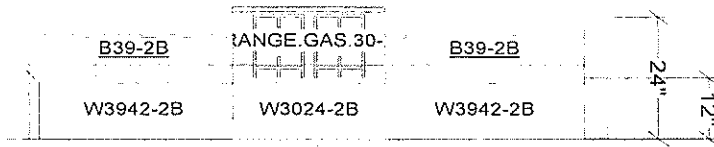

MORSE SASH & DOOR CO
 40 JARLEY ROAD
 ROCHESTER, NY 14623

STONEWOOD LOT 603 KITCHEN

Out Side Corner Molding
 On Each End of Back Panel

BEPDS-3

Micro Cabinet Out 3/4"
 To Break Up Need For Crown
 Field Joint