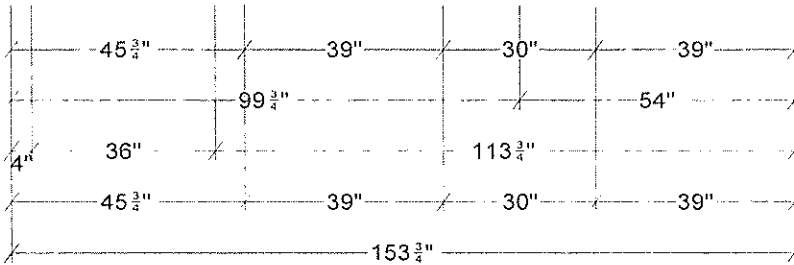

MORSE SASH & DOOR CO
 40 JARLEY ROAD
 ROCHESTER, NY 14623

STONEWOOD LOT 603 KITCHEN

Out Side Corner Molding
 On Each End of Back Panel

BEPDS-3

Micro Cabinet Out 3/4"
 To Break Up Need For Crown
 Field Joint